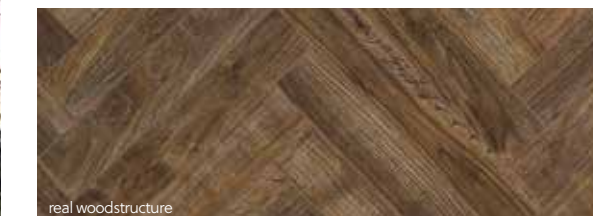

chestnut white 62001162 (A) & 62001194 (B)

texas grey 62001192 (A) & 62001168 (B)

texas light brown 62001088 (A) & 62001089 (B)

charme light natural 62001190 (A) & 62001166 (B)

charme black 62001191 (A) & 62001167 (B)

the floor is yours.

— Choose a pattern – there are 4 installation patterns – and get creative combining multiple designs in one floor.

Herringbone (A&B)

Shipdeck (A)

Ladder (A fully glued)

Mosaic (A&B fully glued)

java light grey 62001183 (A) & 62001164 (B)

java natural 62001405 (A) & 62001407 (B)

java brown 62001189 (A) & 62001165 (B)

teak brown 62001193 (A) & 62001169 (B)

merbau brown 62001173 (A) & 62001163 (B)

it's all in the details.